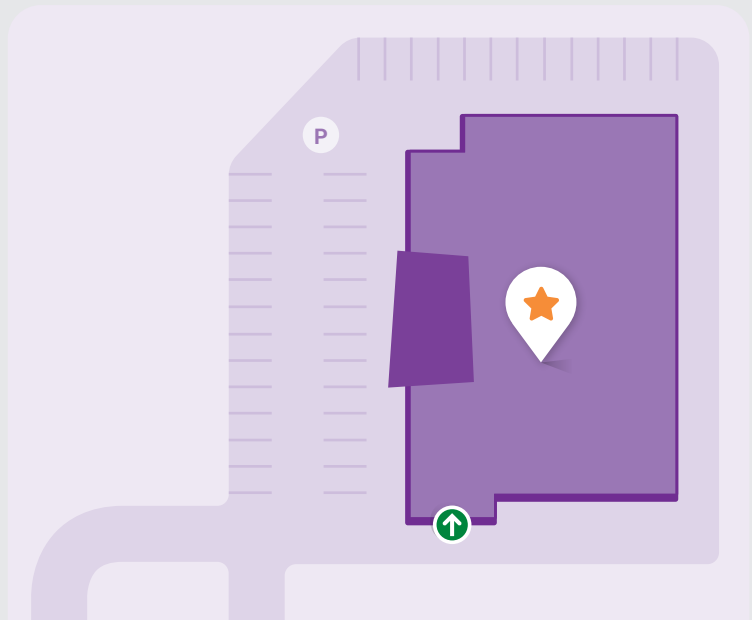

5 Directions from I-5

- 227 Take Exit #227 on E College Way
 - Continue east for 0.7 miles
 - ↙ Turn left on Continental Place and continue for 0.5 miles
 - ↘ Turn right on Hoag Road
- ★ The YMCA building will be on the left: **1901 Hoag Road**
- The entrance to **Suite B** is on the south side of the building. Walk around the corner to the right of the main entrance when approaching from the parking lot.

Hoag Road

- Bus Stop
- Parking
- Entrance