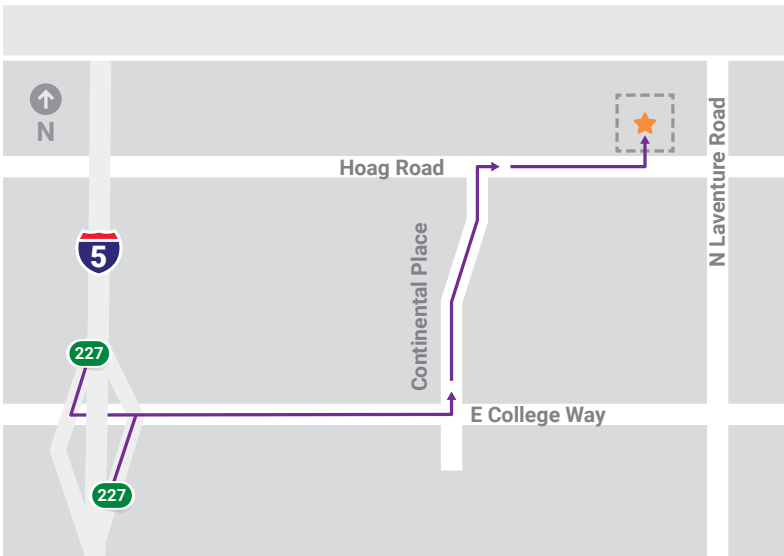

5 Directions from I-5

- 227 Take Exit #227 on E College Way
 - Continue east for 0.7 miles
 - ↙ Turn left on Continental Place and continue for 0.5 miles
 - ↘ Turn right on Hoag Road
- ★ The YMCA building will be on the left: **1901 Hoag Road**
- The entrance to **Suite B** is on the south side of the building. Walk around the corner to the right of the main entrance when approaching from the parking lot.

Hoag Road

- Bus Stop
- Parking
- Entrance