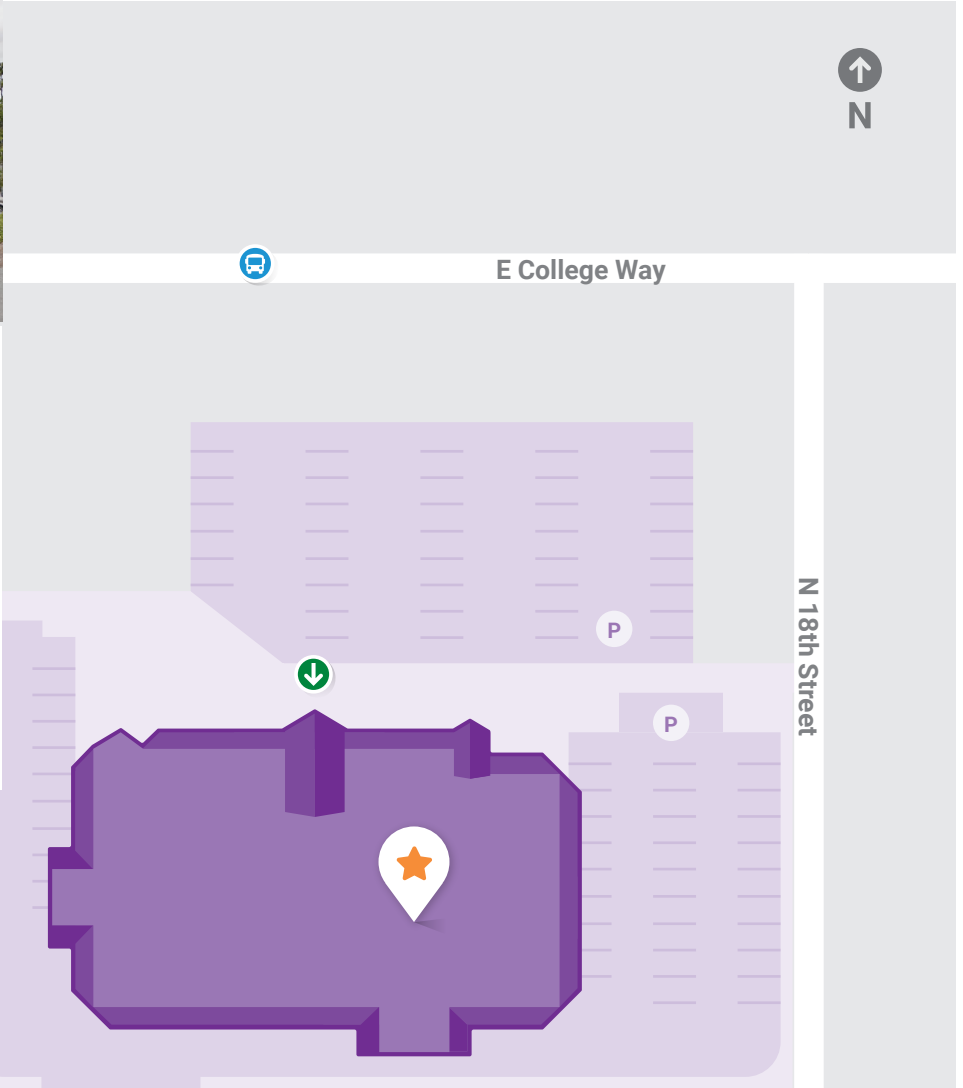

5 Directions from I-5

- 227 Take Exit #227 on E College Way
- Continue east for 1 mile
- ↘ Turn right on N 18th Street
- ★ The building will be on the right:
1515 N 18th Street
- Entrance is on the north side of the building

- Bus Stop
- P Parking
- Entrance